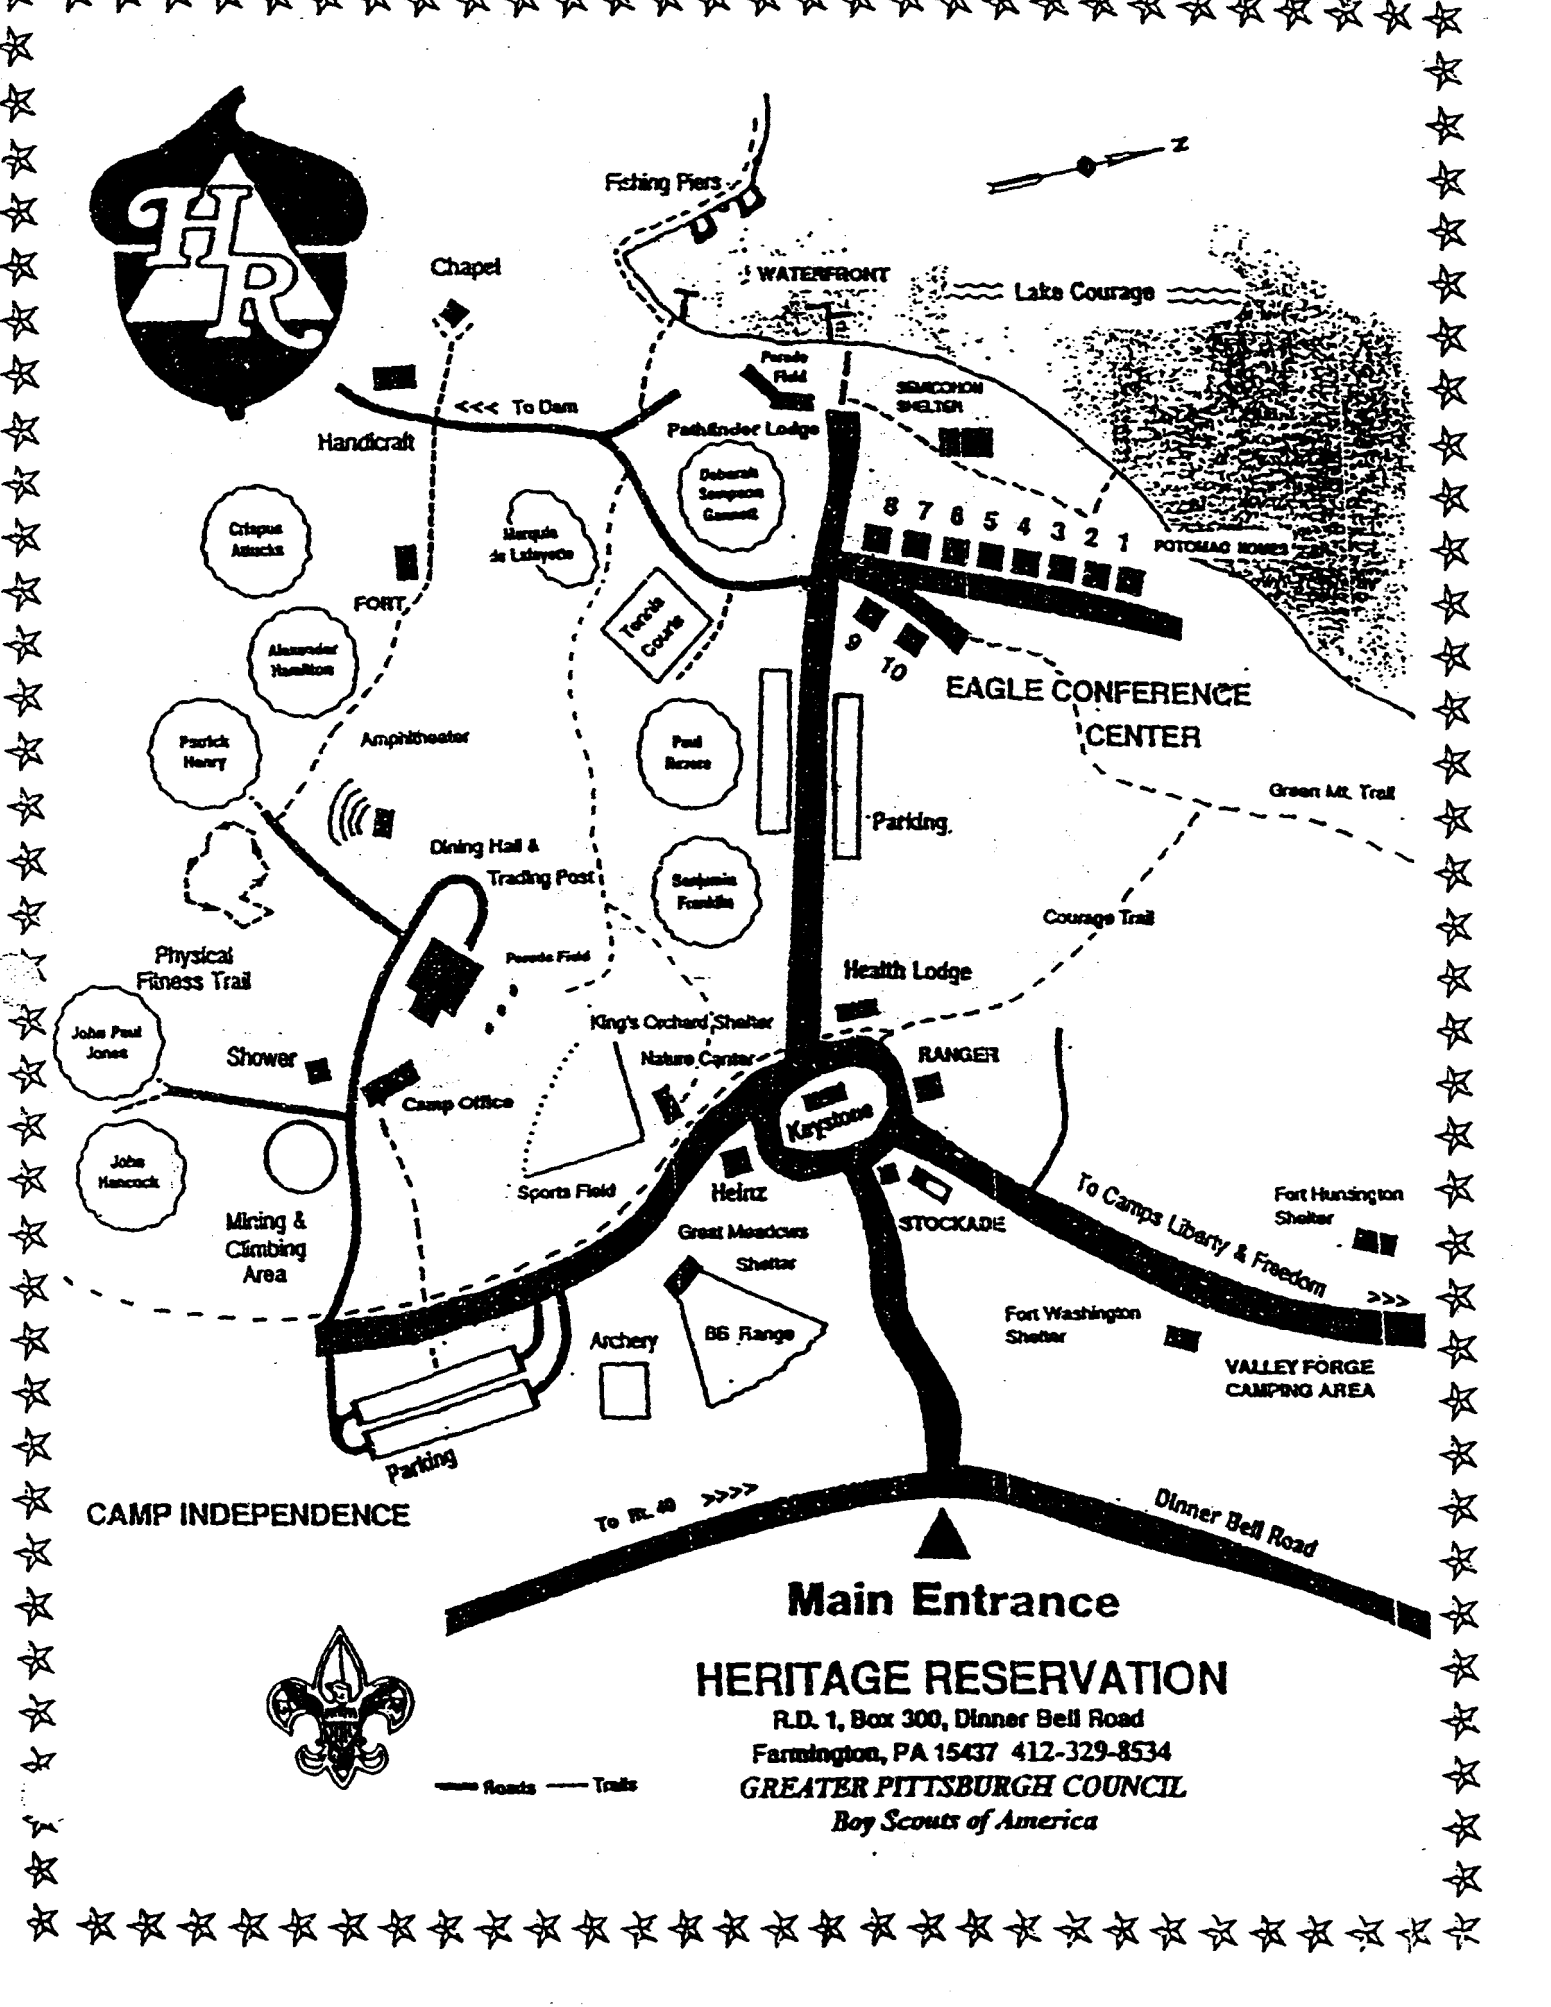

Directions to Heritage Reservation

Greater Pittsburgh Council, Boy Scouts of America

300 Heritage Road, Farmington, PA 15437

(724) 329-8534

From Uniontown take US Rt. 40 East. Go through the center of Farmington. Go 2.4 miles. After the Crawford Funeral Home on the right, turn right onto Dinner Bell Road. Go 2.6 miles to entrance on right. **LEAVE ALL PETS AT HOME.**

Pittsburgh Airport - 2 hours North from Heritage

Morgantown Airport - 35 minutes from Heritage

Amtrak train into Pittsburgh - 1-800-872-7245

Greyhound Bus to Uniontown 1-800-231-2222

CAMP INDEPENDENCE

Main Entrance

HERITAGE RESERVATION

R.D. 1, Box 300, Dinner Bell Road
Farmington, PA 15437 412-329-8534

GREATER PITTSBURGH COUNCIL
Boy Scouts of America

— Roads — Trails