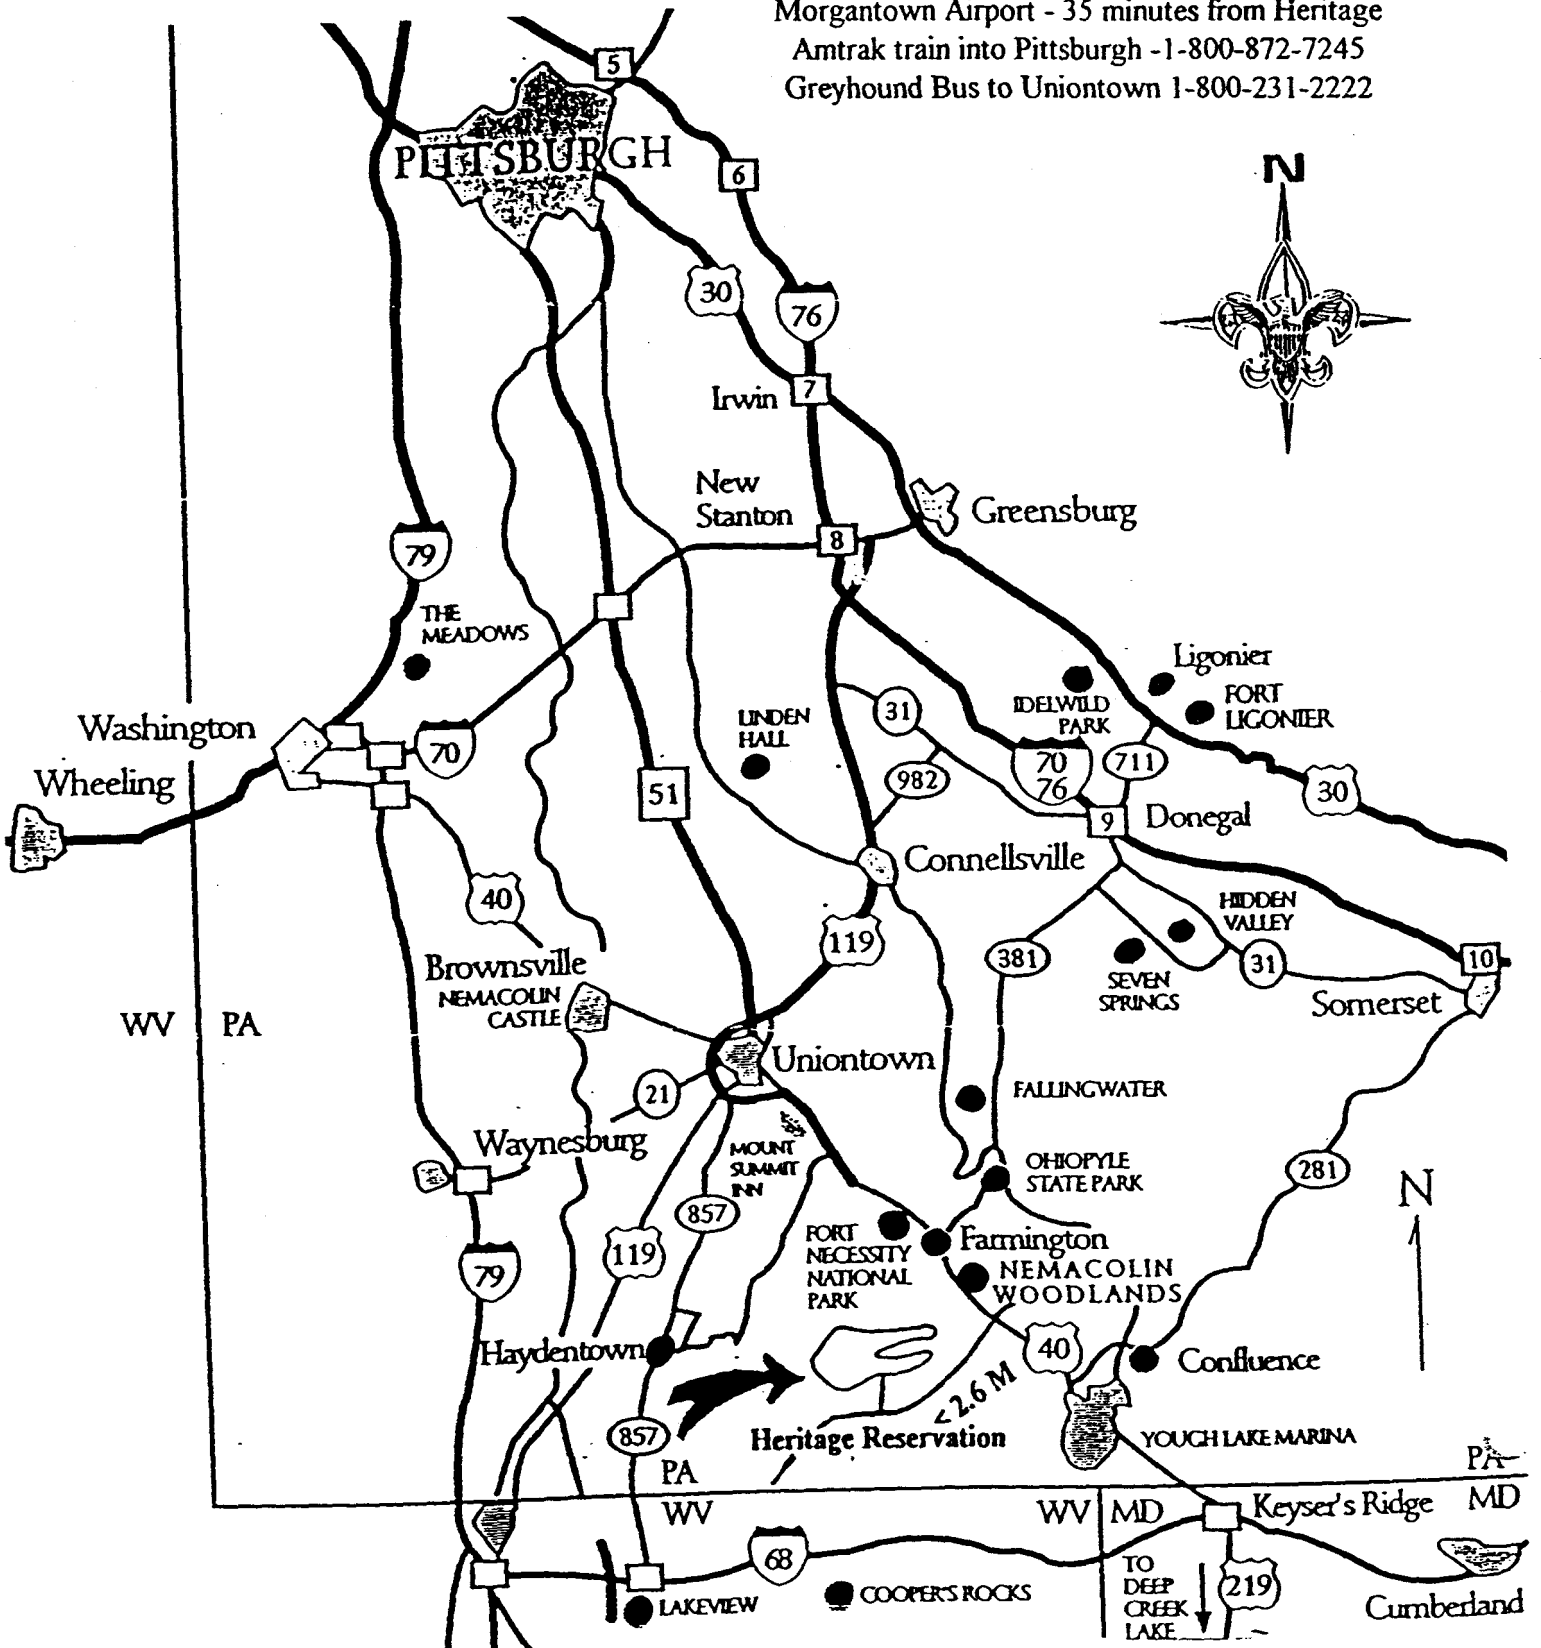

Directions to Heritage Reservation

Greater Pittsburgh Council, Boy Scouts of America

300 Heritage Road, Farmington, PA 15437

(724) 329-8534

From Uniontown take US Rt. 40 East. Go through the center of Farmington. Go 2.4 miles. After the Crawford Funeral Home on the right, turn right onto Dinner Bell Road. Go 2.6 miles to entrance on right. **LEAVE ALL PETS AT HOME.**

Pittsburgh Airport - 2 hours North from Heritage

Morgantown Airport - 35 minutes from Heritage

Amtrak train into Pittsburgh - 1-800-872-7245

Greyhound Bus to Uniontown 1-800-231-2222

CAMP INDEPENDENCE

Main Entrance

HERITAGE RESERVATION

R.D. 1, Box 300, Dinner Bell Road
Farmington, PA 15437 412-329-8534

GREATER PITTSBURGH COUNCIL
Boy Scouts of America

— Roads — Trails